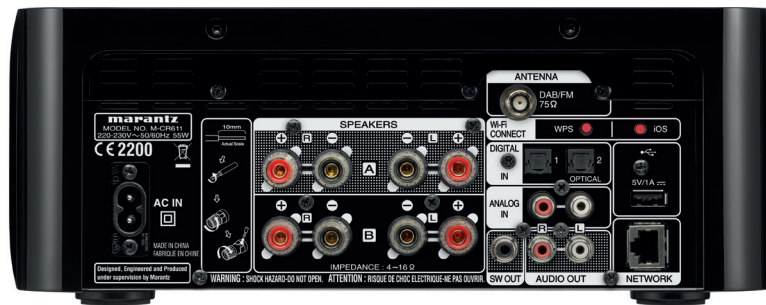

M-CR611 MELODY MEDIA

NETWORK CD RECEIVER WITH AIRPLAY, SPOTIFY, DAB/DAB+,
BLUETOOTH AND INTERNET RADIO

FEATURES	M-CR611
High quality power output	2 x 60 W
CD Compatibility: CD / CD-R/RW / WMA / MP3	• / • / • / •
Tuner: DAB / DAB+ / FM (RDS)	• / • / •
Streaming audio from computer	•
Bluetooth / NFC	• / •
Internet Radio	•
AirPlay audio streaming	•
Windows 8/RT compatible	•
vTuner / Spotify*	• / • (connect)
USB Audio (Front) / Made for iPod / Made for iPhone	• / • / •
USB Audio (Rear) / Made for iPod / Made for iPhone	• / • / •
USB-A: DSD / WAV / FLAC / AIFF / ALAC	2.8 / 192 / 192 / 192 / 96
Ethernet / WiFi	• / •
WiFi setup: WPS / WiFi Sharing	• / •
DLNA certified	• (V1.5)
Lossy formats: MP3 / WMA / AAC	• / • / •
Lossless formats: FLAC HD / ALAC / WAV / AIFF / DSD	192 / 96 / 192 / 192 / 2.8
Gapless Playback	•
WMM (WiFi Multimedia)	•
Remote APP: iDevice / Android	• / •
Tone Control: Bass / Treble / Balance	• / • / •
Low Noise OLED display	3 line
Illuminated front	4 colours selectable + off mode
Clock	•
Sleep Timer	•
Programmable Timer: Once / Daily	• / •

INPUTS/OUTPUTS	
AUDIO	
Analogue In/Out	1
Digital Optical In	2
OTHER	
iPod / iPhone compatible USB input	2
Subwoofer PreOut	•
Main PreOut	AUX assignable
Speaker Terminal: Screw	•
Headphone Out	•
Speaker A / B	• (Individual volume)
Bi-amping	•
Powered multi-room for one extra room	•
SPECIFICATIONS	
AUDIO SECTION	
Power Output (6 ohm, 1kHz)	60 W
Number of channels	2
Freq. Response (Analogue In)	5Hz - 40kHz
Signal to Noise Ratio	90dB
Total Harmonic Distortion	0.1 %
DAB+ SECTION	
Receiving Range (Band III)	•
Signal to Noise Ratio DAB (Mono/Stereo)	95dB
Frequency response DAB	20Hz - 20 kHz
Stereo Separation DAB	90dB
TUNER SECTION FM	
Frequency Range FM	87.5 - 108 MHz
Signal to Noise Ratio (Mono/Stereo) FM	70/70dB
Total Harmonic Distortion (Mono/Stereo) FM	0.3/0.4%
GENERAL	
Available colors: Black / Apple white	• / •
Remote Control	RC013CR
Power Consumption	55 W
Standby Consumption	0.3 W
DAB antenna included	•
Maximum Dimensions (W x D x H) in mm	292 x 305 x 111
Weight	3.4kg

Design and specifications are subject to change by Marantz without notice.

* not available in all countries

ONLINE HI-FI
AUDIO EXCELLENCE

www.onlinehifi.co.nz | Email: info@bwspeakers.co.nz | Freephone: 0800 255 800

because music matters