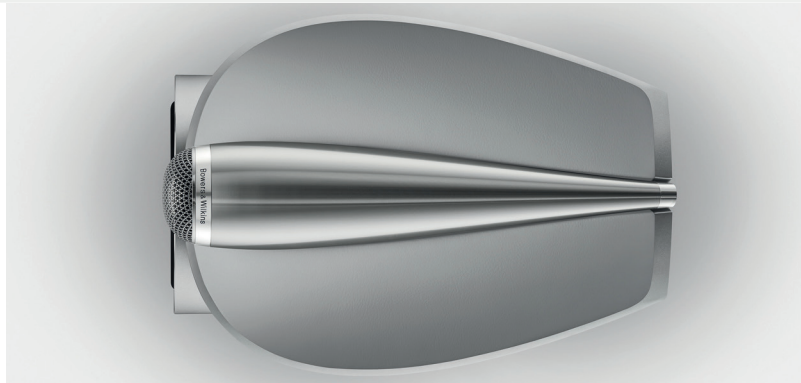

### 805 D4

The 805 D4 standmount loudspeaker is the most compact model in the 800 Series Diamond range, but it's still packed with advanced technologies, including that all-important Diamond dome tweeter and Solid Body Tweeter-on-Top. It's proof positive that small can still be beautiful.

### Solid Body Tweeter

Our iconic Solid Body Tweeter-on-Top housing features an elongated form with a longer tube-loading system, creating an even more free and open sound with high frequencies. As before, the carefully decoupled housing is milled from a single solid block of aluminium to better resist resonance.

### Rear-mounted crossover

All stereo models in the new range now use rear-mounted crossover designs mounted on stiff aluminium spines. This isolates the sensitive capacitors from the effects of air pressure within the enclosure.

### Technical features

Diamond tweeter  
Solid body Tweeter-on-Top  
Continuum cone bass/mid  
Matrix™  
Anti-Resonance plug  
Flowport™