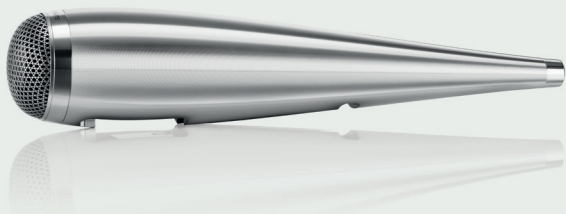

### 805 D4

The 805 D4 standmount loudspeaker is the most compact model in the 800 Series Diamond range, but it's still packed with advanced technologies, including that all-important Diamond dome tweeter and Solid Body Tweeter-on-Top. It's proof positive that small can still be beautiful.

### Solid Body Tweeter

Our iconic Solid Body Tweeter-on-Top housing features an elongated form with a longer tube-loading system, creating an even more free and open sound with high frequencies. As before, the carefully decoupled housing is milled from a single solid block of aluminium to better resist resonance.

### Rear-mounted crossover

All stereo models in the new range now use rear-mounted crossover designs mounted on stiff aluminium spines. This isolates the sensitive capacitors from the effects of air pressure within the enclosure.

### Technical features

Diamond tweeter  
Solid body Tweeter-on-Top  
Continuum cone bass/mid  
Matrix™  
Anti-Resonance plug  
Flowport™