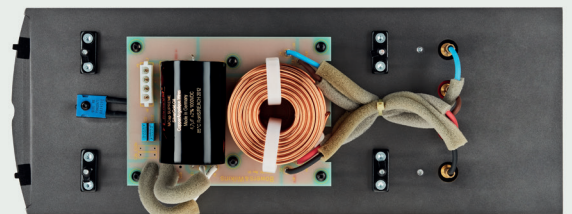

### 805 D4

The 805 D4 standmount loudspeaker is the most compact model in the 800 Series Diamond range, but it's still packed with advanced technologies, including that all-important Diamond dome tweeter and Solid Body Tweeter-on-Top. It's proof positive that small can still be beautiful.

### Solid Body Tweeter

Our iconic Solid Body Tweeter-on-Top housing features an elongated form with a longer tube-loading system, creating an even more free and open sound with high frequencies. As before, the carefully decoupled housing is milled from a single solid block of aluminium to better resist resonance.

### Rear-mounted crossover

All stereo models in the new range now use rear-mounted crossover designs mounted on stiff aluminium spines. This isolates the sensitive capacitors from the effects of air pressure within the enclosure.

### Technical features

Diamond tweeter  
Solid body Tweeter-on-Top  
Continuum cone bass/mid  
Matrix™  
Anti-Resonance plug  
Flowport™